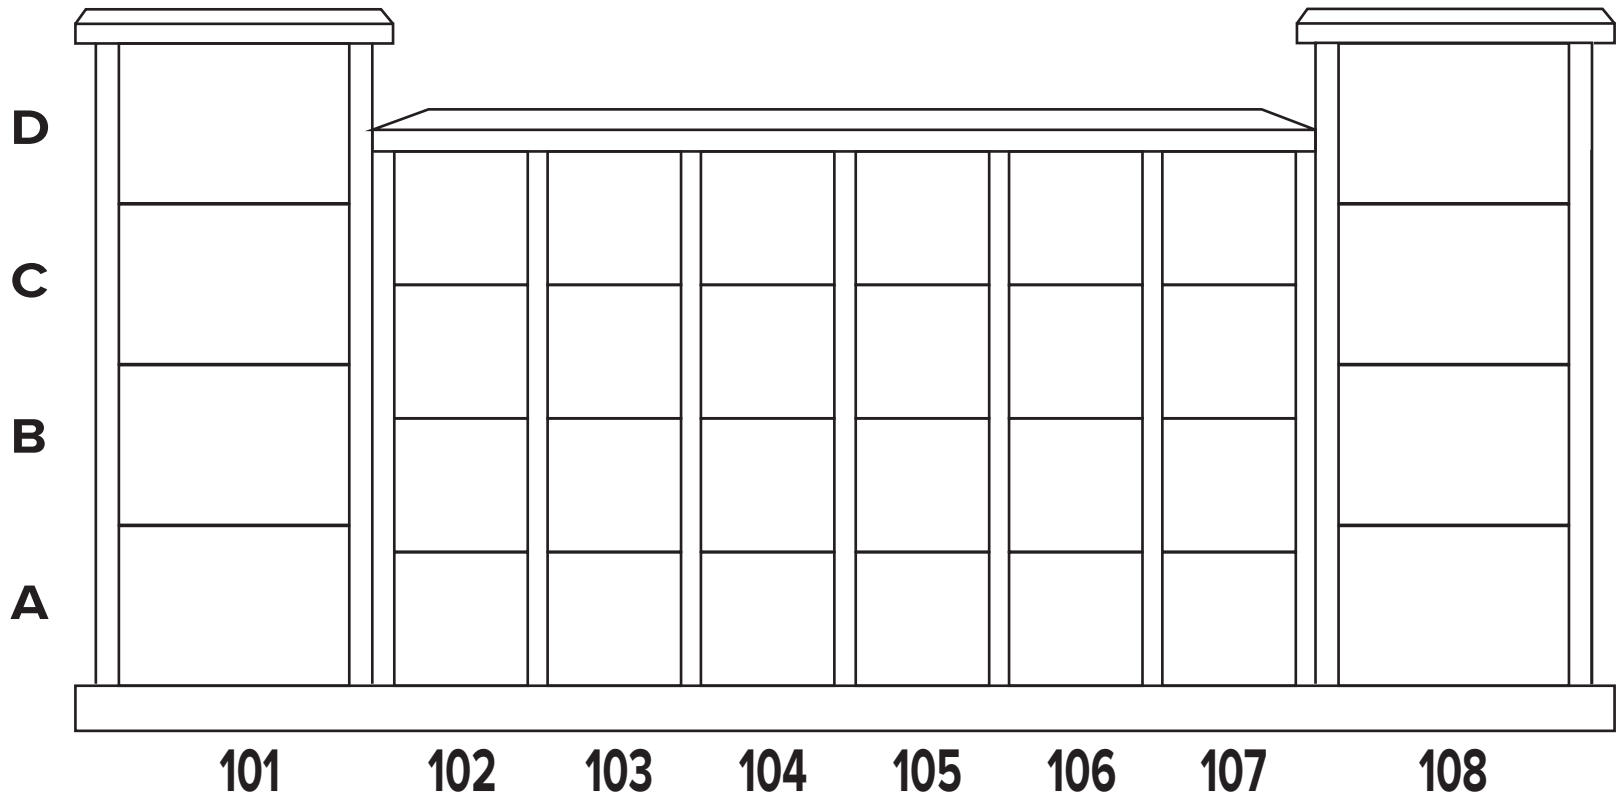

Elevation 500

ALL SOULS CEMETERY
 CATHOLIC CEMETERIES ASSOCIATION

Section 2
 St. Jude Columbarium

ALL SOULS CEMETERY
 CATHOLIC CEMETERIES ASSOCIATION
 Section 2
 St. Jude Columbarium
 Elevation 100

ALL SOULS CEMETERY
 CATHOLIC CEMETERIES ASSOCIATION

Section 2
 St. Jude Columbarium
 Elevation 200

F	F
E	E
D	D
C	C
B	B
A	A
1001	1002

Elevation 1000

F	F
E	E
D	D
C	C
B	B
A	A
901	902

Elevation 900

F	F
E	E
D	D
C	C
B	B
A	A
801	802

Elevation 800

Elevation 500