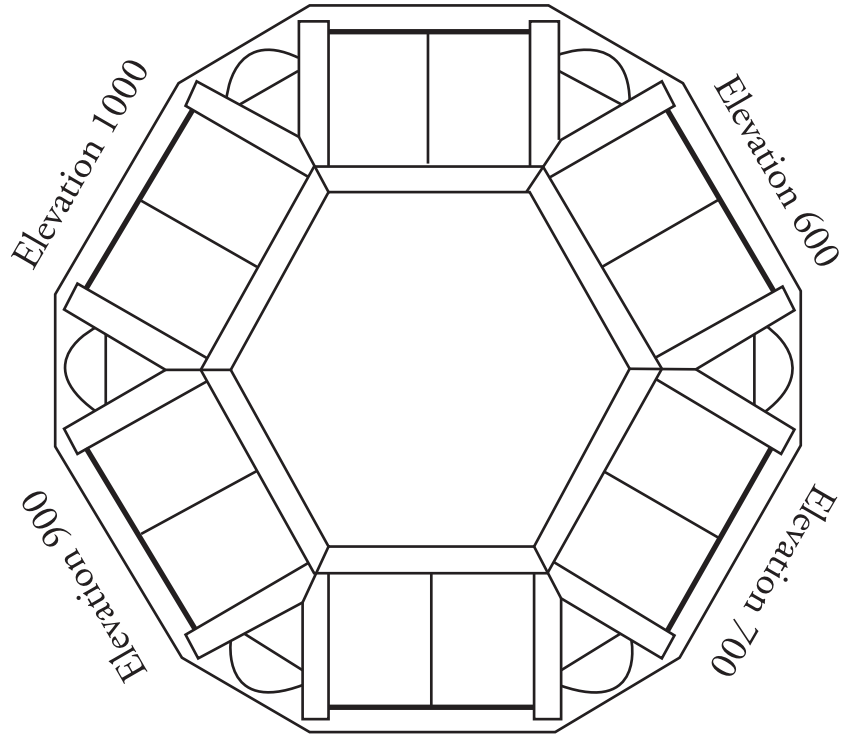

Elevation 500

ALL SOULS CEMETERY
 CATHOLIC CEMETERIES ASSOCIATION

Section 2
 St. Jude Columbarium

ALL SOULS CEMETERY
 CATHOLIC CEMETERIES ASSOCIATION
 Section 2
 St. Jude Columbarium
 Elevation 100

ALL SOULS CEMETERY
 CATHOLIC CEMETERIES ASSOCIATION

Section 2
 St. Jude Columbarium
 Elevation 200

F	F
E	E
D	D
C	C
B	B
A	A
1001	1002

Elevation 1000

F	F
E	E
D	D
C	C
B	B
A	A
901	902

Elevation 900

F	F
E	E
D	D
C	C
B	B
A	A
801	802

Elevation 800

Elevation 500