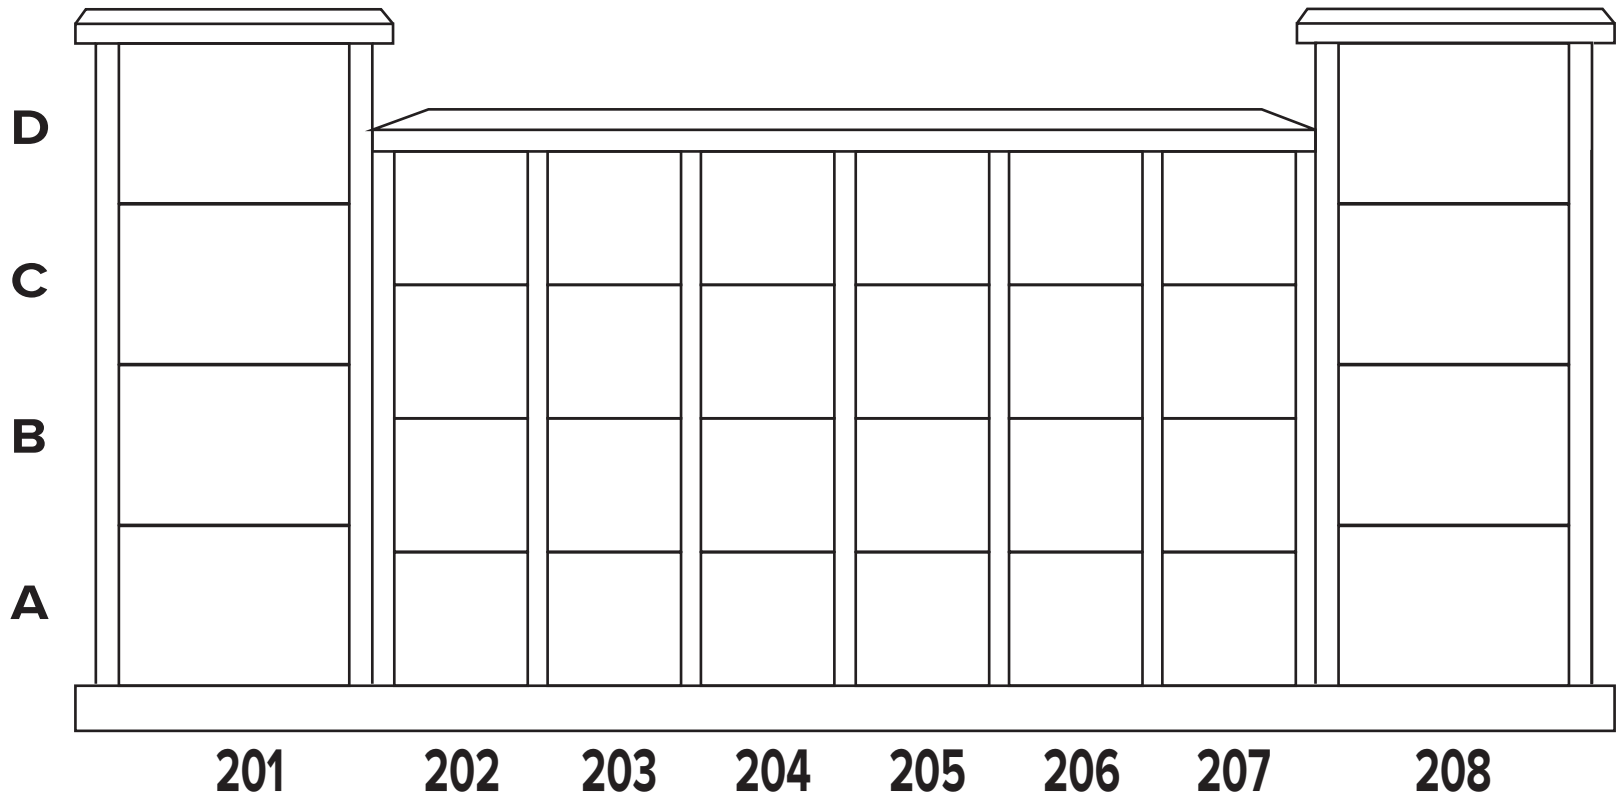

Elevation 500

ALL SOULS CEMETERY
 CATHOLIC CEMETERIES ASSOCIATION

Section 2
 St. Jude Columbarium

ALL SOULS CEMETERY
 CATHOLIC CEMETERIES ASSOCIATION
 Section 2
 St. Jude Columbarium
 Elevation 100

ALL SOULS CEMETERY
 CATHOLIC CEMETERIES ASSOCIATION

Section 2
 St. Jude Columbarium
 Elevation 200

F	F
E	E
D	D
C	C
B	B
A	A
1001	1002

Elevation 1000

F	F
E	E
D	D
C	C
B	B
A	A
901	902

Elevation 900

F	F
E	E
D	D
C	C
B	B
A	A
801	802

Elevation 800

Elevation 500