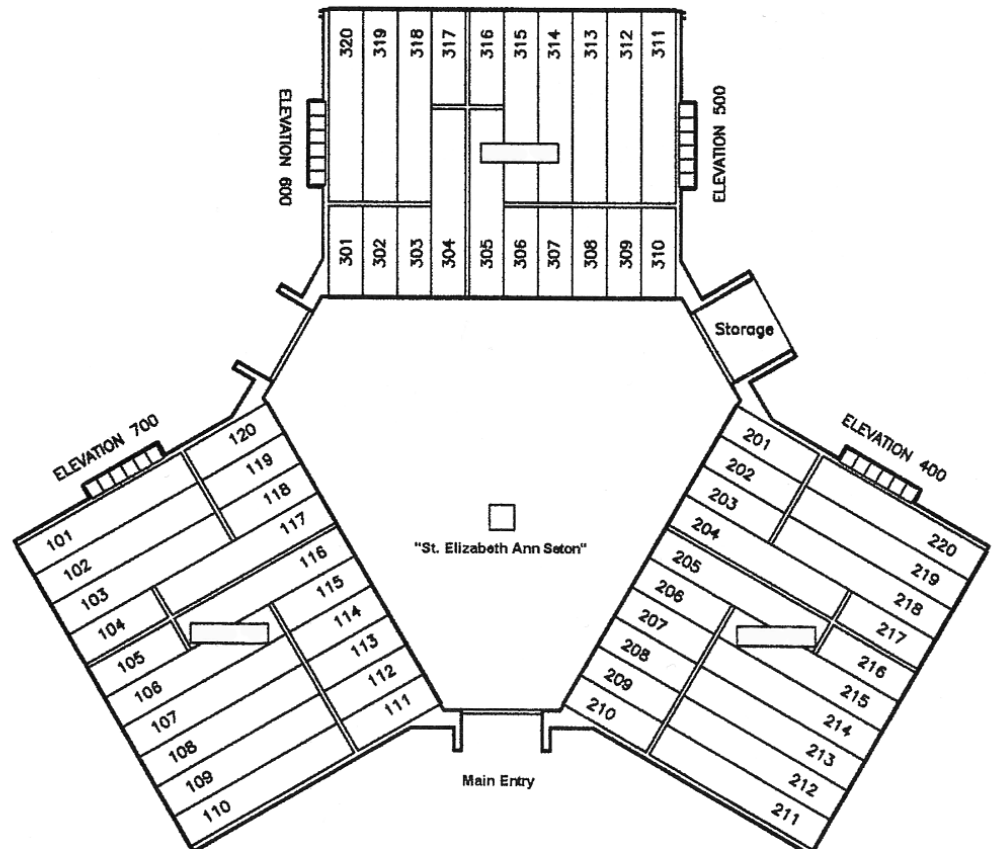

St. Elizabeth Ann Seton Mausoleum
450 CRYPT, 192 NICHE MAUSOLEUM
All Souls Cemetery
Chardon, Ohio

1 2 3 4 5 6 7 8 9 10 11 12 13 14 15 16 17

No.	DATE	REVISION
District of Cleveland Catholic Cemeteries Association 10900 Miles Ave., Cleveland, Ohio 44105 216.641.7875 FAX: 216.641.0212		
St. Elizabeth Ann Seton Mausoleum SECTION 4 ALL SOULS CEMETERY Catholic Cemeteries Association 10366 Chardon Road		
SHEET NAME:		
DATE:		
PROJECT No.:		

M
L
K
J
I
H
G
F
E
D
C
B
A