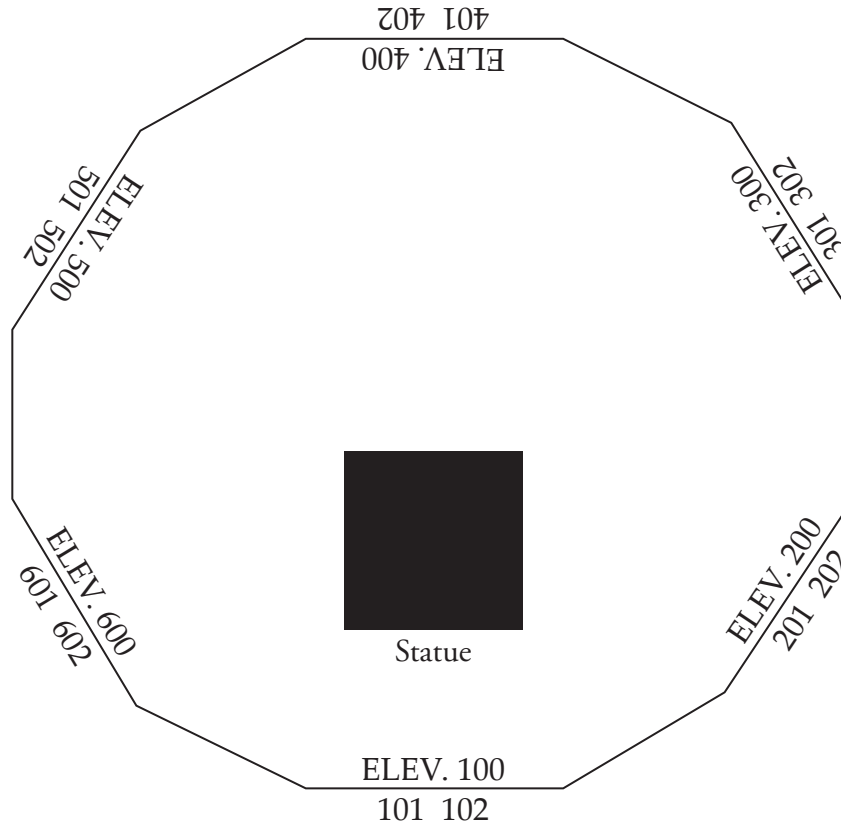

# OUR LADY OF GRACE SEC 12 SOUTH ALL SOULS CEMETERY

F	F
E	E
D	D
C	C
B	B
A	A
401	402

Elevation 400

F	F
E	E
D	D
C	C
B	B
A	A
501	502

Elevation 500

F	F
E	E
D	D
C	C
B	B
A	A
601	602

Elevation 600

Statue

ELEV. 100  
101 102

Elevation 100 faces South.  
Niche internal dimensions 11" x 11" x 11.5"

F	F
E	E
D	D
C	C
B	B
A	A
101	102

Elevation 100

F	F
E	E
D	D
C	C
B	B
A	A
201	202

Elevation 200

F	F
E	E
D	D
C	C
B	B
A	A
301	302

Elevation 300