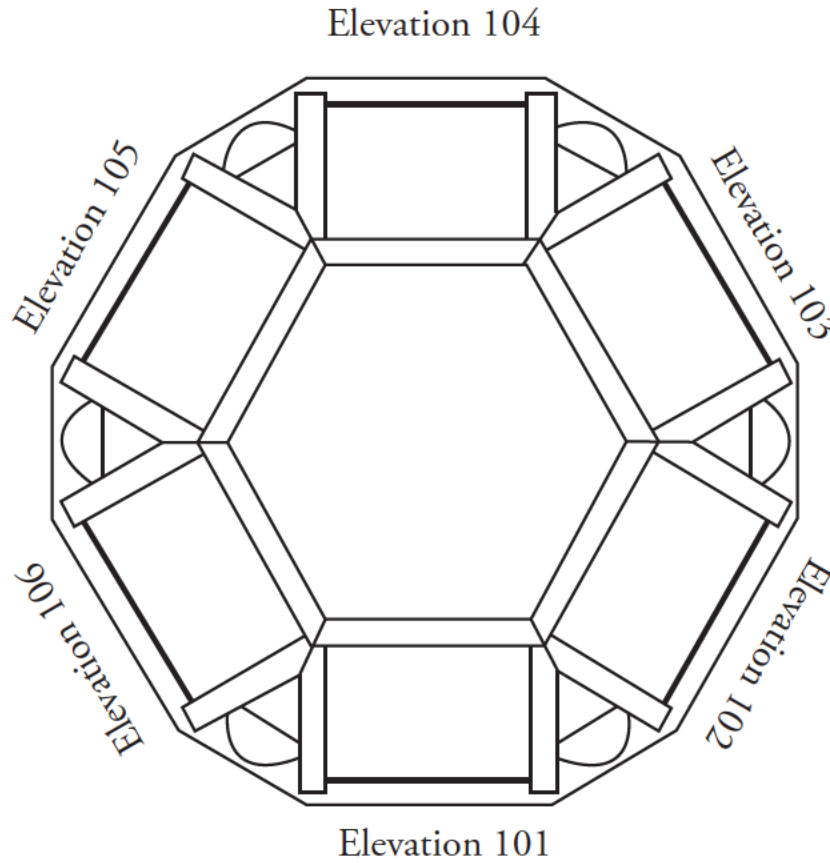

F
E
D
C
B
A
101

Elevation 101

F
E
D
C
B
A
102

Elevation 102

F
E
D
C
B
A
103

Elevation 103

F
E
D
C
B
A
104

Elevation 104

F
E
D
C
B
A
105

Elevation 105

F
E
D
C
B
A
106

Elevation 106

Elevation 100 faces West.  
Niche internal dimensions 24.5" x 11.5" x 11.5"

**ALL SOULS CEMETERY**  
**CATHOLIC CEMETERIES ASSOCIATION**

**Section 12**  
**Our Lady of Medjugorje**  
**Columbarium**