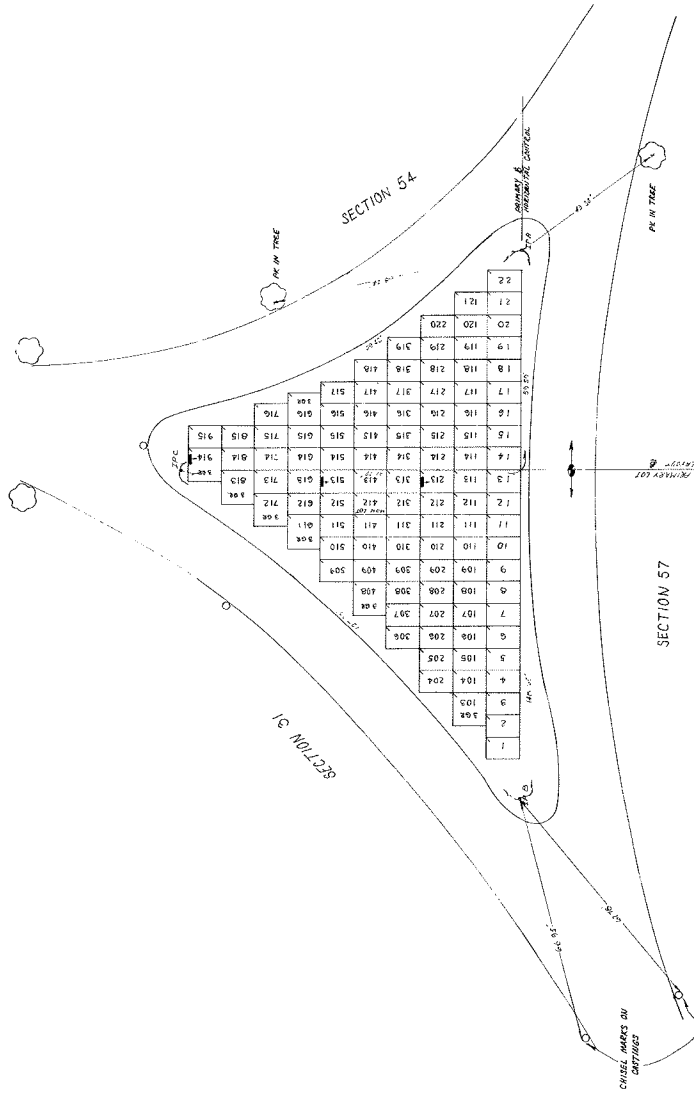

-NOTE:
THE LOT NUMBER IS PLACED IN THE UPPER
RIGHTHAND CORNER AS YOU FACE
THE LOT AND IS INDICATED THUS 

LOCATION OF GRAVE MARKER IS SHOWN
THUS  ARROW INDICATES
DIRECTION MARKER WILL FACE.

ALL LOTS ARE 2 GRAVE LOTS EXCEPT
WHERE OTHERWISE NOTED.

ALL 2 GRAVE LOTS ARE 6' X 9'
ALL 3 GRAVE LOTS ARE 9' X 9'

LOT SUMMARY:
102 GRAVE LOTS
7 3 GRAVE LOTS
108 TOTAL LOTS

CALVARY CEMETERY
CLEVELAND, OHIO
WHOLE PART

SECTION 32

SCALE 1" = 20' BY: JG APRIL 14, 90

DWG. 422