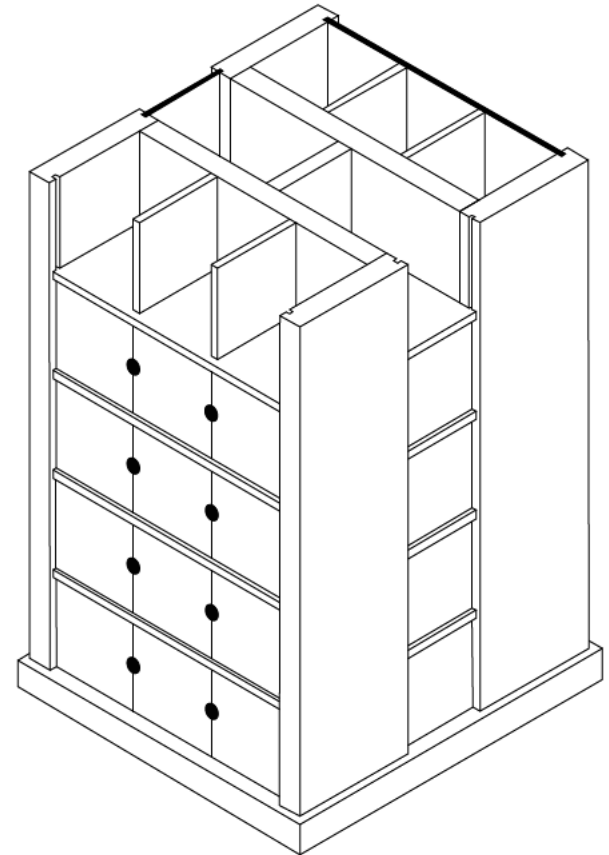

St. Margaret Columbarium SEC 36 CALVARY CEMETERY

Single Interior: 11x11x11"
Tandem Interior: 18x11x11"

Elevation 100

Elevation 300

Elevation 200

Elevation 400