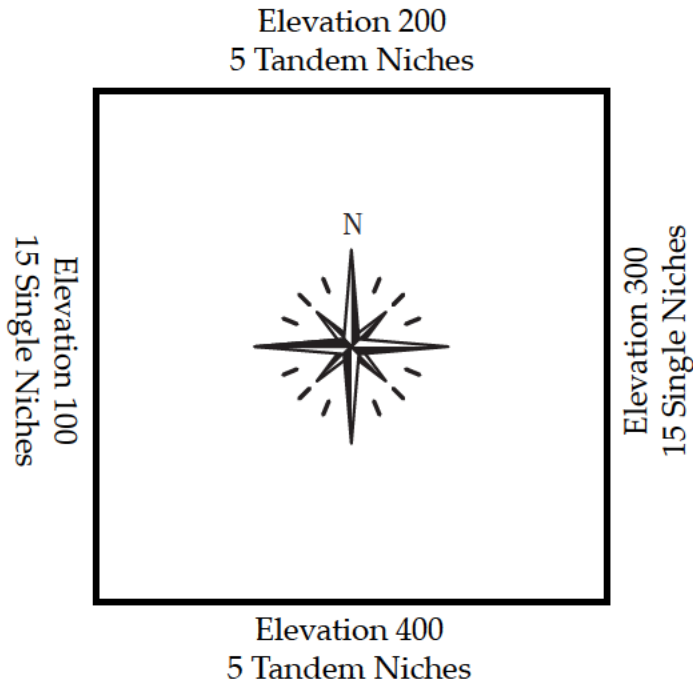

St. Margaret Columbarium SEC 36 CALVARY CEMETERY

Single Interior: 11x11x11"
Tandem Interior: 18x11x11"

Elevation 100

Elevation 300

Elevation 200

Elevation 400