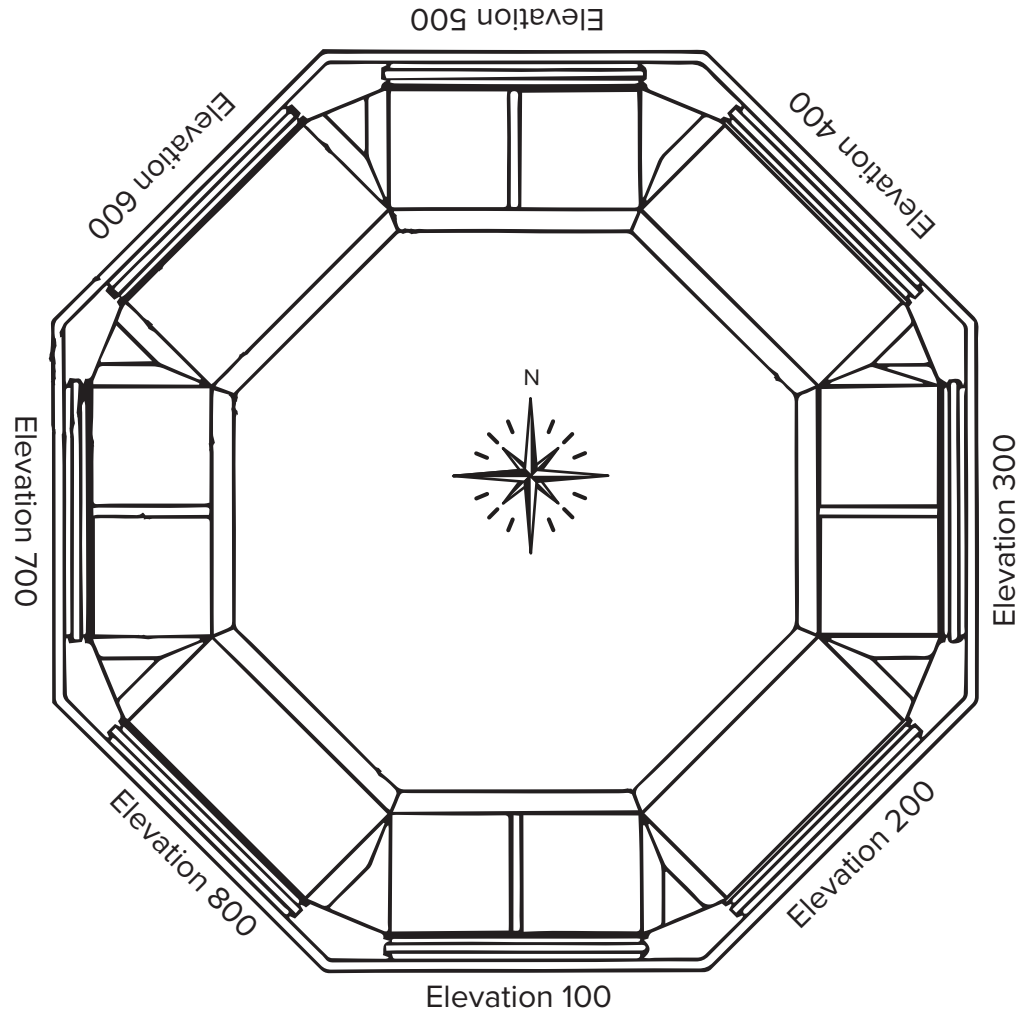

F	F
E	E
D	D
C	C
B	B
A	A
301	302

Elevation 300

F	F
E	E
D	D
C	C
B	B
A	A
701	702

Elevation 700

F
E
D
C
B
A
401

Elevation 400

F
E
D
C
B
A
801

Elevation 800

All Tandem Niches
Niche internal dimensions 25" x 14" x 11.5"

CALVARY CEMETERY
CATHOLIC CEMETERIES ASSOCIATION
 Section 14 - Fatima Columbarium