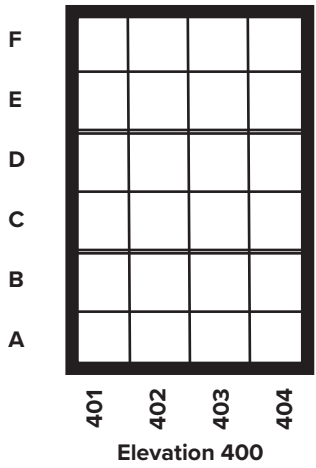

Dimensions: 11 x 11 x 11 <sup>1</sup>/<sub>4</sub>  
 Each unit to be sold as singles  
 Verification of urn size is required  
 No bouquet holders or pictures on niche fronts

Section 9  
 Crucifixion Columbarium  
 Elevation 1000-2000; 200-300

Dimensions: 11 x 11 x 11 <sup>1</sup>/<sub>4</sub>  
 Each unit to be sold as singles  
 Verification of urn size is required  
 No bouquet holders or pictures on niche fronts

Section 9  
 Crucifixion Columbarium  
 Elevation 400-500-600-700