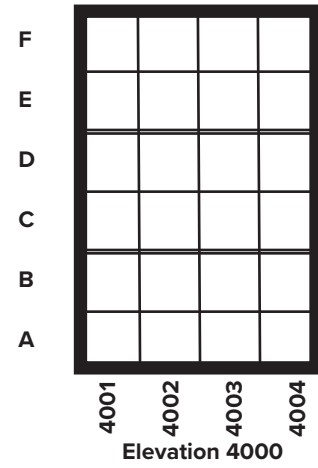

Dimensions: 11 x 11 x 11 <sup>1</sup>/<sub>4</sub>  
 Each unit to be sold as singles  
 Verification of urn size is required  
 No bouquet holders or pictures on niche fronts

Section 9  
 Crucifixion Columbarium  
 Elevation 1000-2000; 200-300

Dimensions: 11 x 11 x 11 <sup>1</sup>/<sub>4</sub>  
 Each unit to be sold as singles  
 Verification of urn size is required  
 No bouquet holders or pictures on niche fronts

Section 9  
 Crucifixion Columbarium  
 Elevation 400-500-600-700