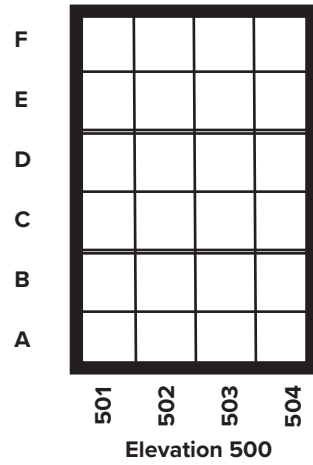

Dimensions: 11 x 11 x 11 <sup>1</sup>/<sub>4</sub>  
 Each unit to be sold as singles  
 Verification of urn size is required  
 No bouquet holders or pictures on niche fronts

Section 9  
 Crucifixion Columbarium  
 Elevation 1000-2000; 200-300

Dimensions: 11 x 11 x 11 <sup>1</sup>/<sub>4</sub>  
 Each unit to be sold as singles  
 Verification of urn size is required  
 No bouquet holders or pictures on niche fronts

Section 9  
 Crucifixion Columbarium  
 Elevation 400-500-600-700

Dimensions: 11 x 11 x 11 <sup>1</sup>/<sub>4</sub>  
 Each unit to be sold as singles  
 Verification of urn size is required  
 No bouquet holders or pictures on niche fronts

Section 9  
 Crucifixion Columbarium  
 Elevation 800-900;3000-4000