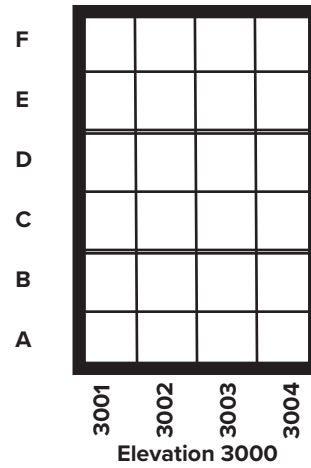

Dimensions: 11 x 11 x 11 <sup>1</sup>/<sub>4</sub>  
 Each unit to be sold as singles  
 Verification of urn size is required  
 No bouquet holders or pictures on niche fronts

Section 9  
 Crucifixion Columbarium  
 Elevation 1000-2000; 200-300

Dimensions: 11 x 11 x 11 <sup>1</sup>/<sub>4</sub>  
 Each unit to be sold as singles  
 Verification of urn size is required  
 No bouquet holders or pictures on niche fronts

Section 9  
 Crucifixion Columbarium  
 Elevation 400-500-600-700