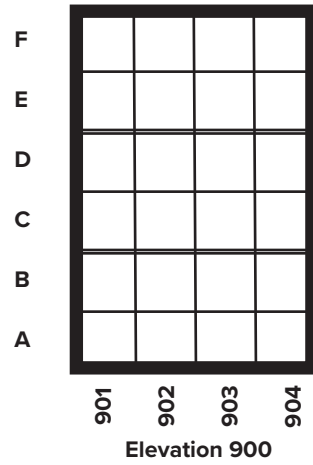

Dimensions: 11 x 11 x 11 <sup>1</sup>/<sub>4</sub>  
 Each unit to be sold as singles  
 Verification of urn size is required  
 No bouquet holders or pictures on niche fronts

Section 9  
 Crucifixion Columbarium  
 Elevation 1000-2000; 200-300

Dimensions: 11 x 11 x 11 <sup>1</sup>/<sub>4</sub>  
 Each unit to be sold as singles  
 Verification of urn size is required  
 No bouquet holders or pictures on niche fronts

Section 9  
 Crucifixion Columbarium  
 Elevation 400-500-600-700

Dimensions: 11 x 11 x 11 <sup>1</sup>/<sub>4</sub>  
 Each unit to be sold as singles  
 Verification of urn size is required  
 No bouquet holders or pictures on niche fronts

Section 9  
 Crucifixion Columbarium  
 Elevation 800-900;3000-4000