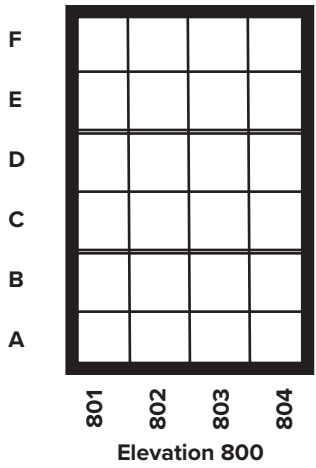

Dimensions: 11 x 11 x 11 <sup>1</sup>/<sub>4</sub>  
 Each unit to be sold as singles  
 Verification of urn size is required  
 No bouquet holders or pictures on niche fronts

Section 9  
 Crucifixion Columbarium  
 Elevation 1000-2000; 200-300

Dimensions: 11 x 11 x 11 <sup>1</sup>/<sub>4</sub>  
 Each unit to be sold as singles  
 Verification of urn size is required  
 No bouquet holders or pictures on niche fronts

Section 9  
 Crucifixion Columbarium  
 Elevation 400-500-600-700

Dimensions: 11 x 11 x 11 <sup>1</sup>/<sub>4</sub>  
 Each unit to be sold as singles  
 Verification of urn size is required  
 No bouquet holders or pictures on niche fronts

Section 9  
 Crucifixion Columbarium  
 Elevation 800-900;3000-4000