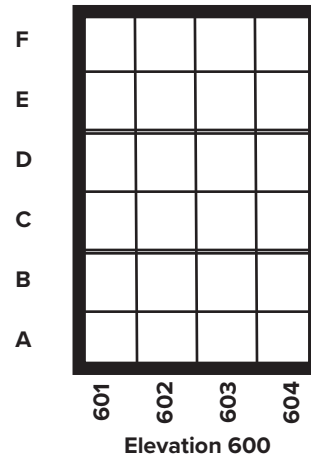

Dimensions: 11 x 11 x 11 <sup>1</sup>/<sub>4</sub>  
 Each unit to be sold as singles  
 Verification of urn size is required  
 No bouquet holders or pictures on niche fronts

Section 9  
 Crucifixion Columbarium  
 Elevation 1000-2000; 200-300

Dimensions: 11 x 11 x 11 <sup>1</sup>/<sub>4</sub>  
 Each unit to be sold as singles  
 Verification of urn size is required  
 No bouquet holders or pictures on niche fronts

Section 9  
 Crucifixion Columbarium  
 Elevation 400-500-600-700

Dimensions: 11 x 11 x 11 <sup>1</sup>/<sub>4</sub>  
 Each unit to be sold as singles  
 Verification of urn size is required  
 No bouquet holders or pictures on niche fronts

Section 9  
 Crucifixion Columbarium  
 Elevation 800-900;3000-4000