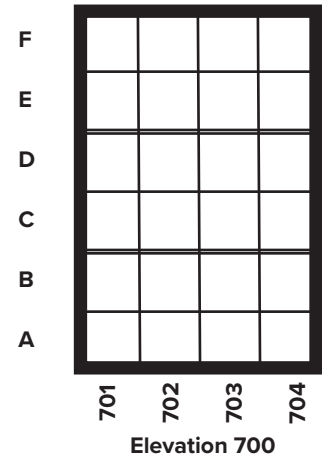

Dimensions: 11 x 11 x 11 <sup>1</sup>/<sub>4</sub>  
 Each unit to be sold as singles  
 Verification of urn size is required  
 No bouquet holders or pictures on niche fronts

Section 9  
 Crucifixion Columbarium  
 Elevation 1000-2000; 200-300

Dimensions: 11 x 11 x 11 <sup>1</sup>/<sub>4</sub>  
 Each unit to be sold as singles  
 Verification of urn size is required  
 No bouquet holders or pictures on niche fronts

Section 9  
 Crucifixion Columbarium  
 Elevation 400-500-600-700

Dimensions: 11 x 11 x 11 <sup>1</sup>/<sub>4</sub>  
 Each unit to be sold as singles  
 Verification of urn size is required  
 No bouquet holders or pictures on niche fronts

Section 9  
 Crucifixion Columbarium  
 Elevation 800-900;3000-4000