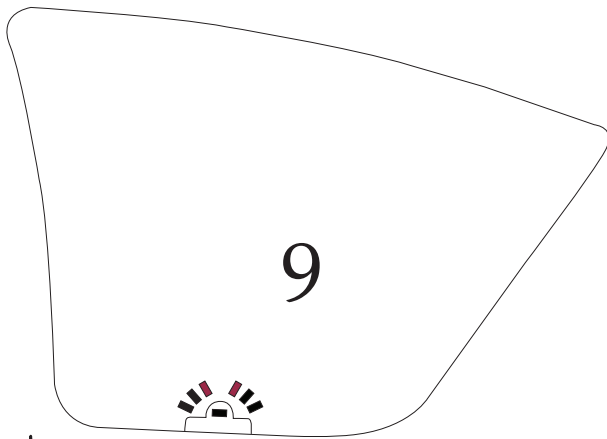

Dimensions: 11 x 11 x 11 <sup>1</sup>/<sub>4</sub>  
 Each unit to be sold as singles  
 Verification of urn size is required  
 No bouquet holders or pictures on niche fronts

Section 9  
 Crucifixion Columbarium  
 Elevation 1000-2000; 200-300

Dimensions: 11 x 11 x 11 <sup>1</sup>/<sub>4</sub>  
 Each unit to be sold as singles  
 Verification of urn size is required  
 No bouquet holders or pictures on niche fronts

Section 9  
 Crucifixion Columbarium  
 Elevation 400-500-600-700

Dimensions: 11 x 11 x 11 <sup>1</sup>/<sub>4</sub>  
 Each unit to be sold as singles  
 Verification of urn size is required  
 No bouquet holders or pictures on niche fronts

Section 9  
 Crucifixion Columbarium  
 Elevation 800-900;3000-4000