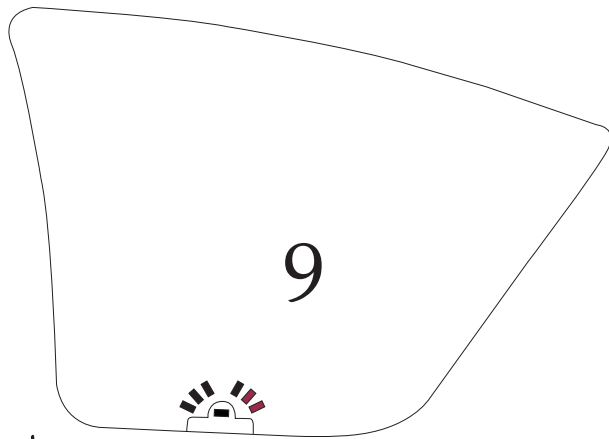

Dimensions: 11 x 11 x 11 <sup>1</sup>/<sub>4</sub>  
 Each unit to be sold as singles  
 Verification of urn size is required  
 No bouquet holders or pictures on niche fronts

Section 9  
 Crucifixion Columbarium  
 Elevation 1000-2000; 200-300

Dimensions: 11 x 11 x 11 <sup>1</sup>/<sub>4</sub>  
 Each unit to be sold as singles  
 Verification of urn size is required  
 No bouquet holders or pictures on niche fronts

Section 9  
 Crucifixion Columbarium  
 Elevation 400-500-600-700

Dimensions: 11 x 11 x 11 <sup>1</sup>/<sub>4</sub>  
 Each unit to be sold as singles  
 Verification of urn size is required  
 No bouquet holders or pictures on niche fronts

Section 9  
 Crucifixion Columbarium  
 Elevation 800-900;3000-4000