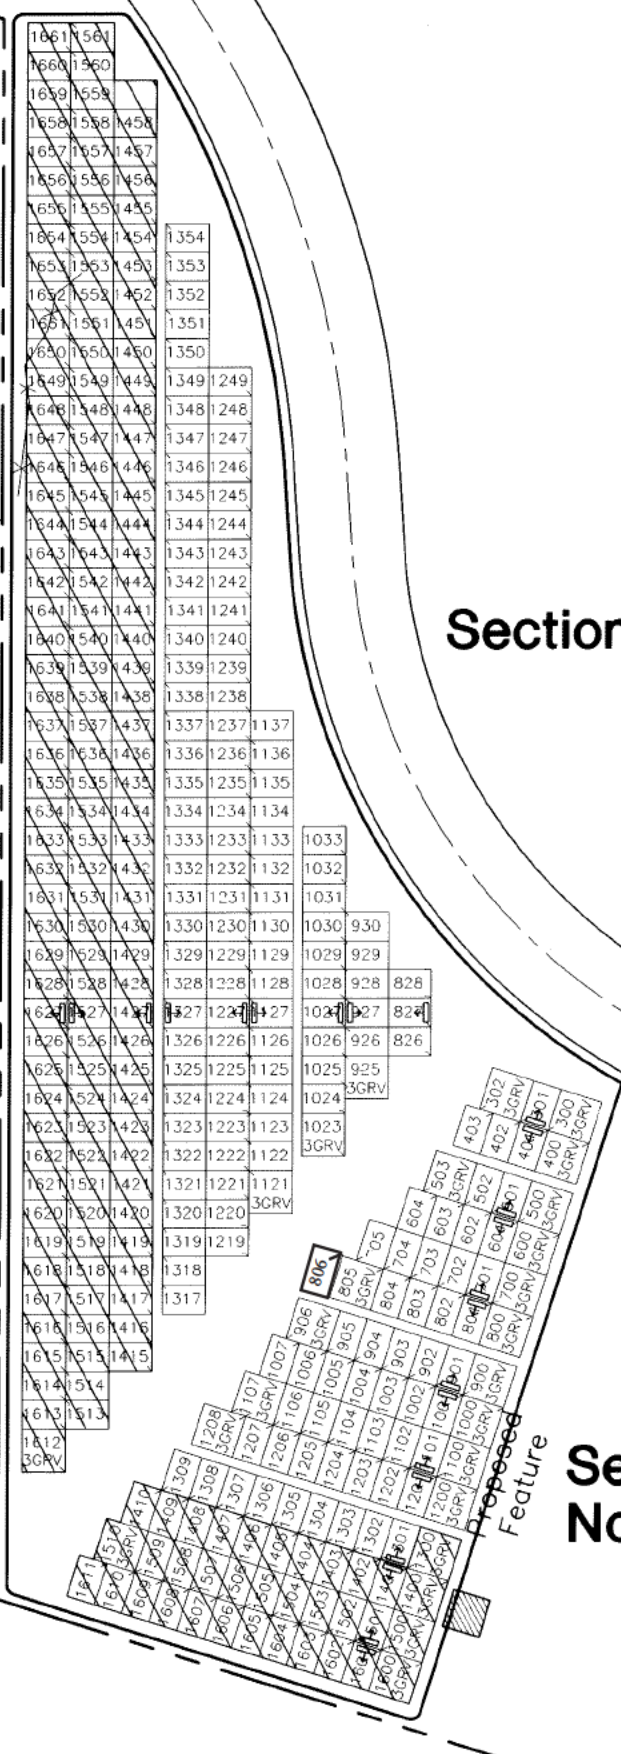

Section 5

Section 2 - North

SECTION 1 St. Joseph Cemetery Avon, Ohio

July 21, 1997

Lot numbers are found in the upper right hand corner of the lot as you face the section and are indicated thus:

Grave markers shown thus: The arrow indicates direction the grave markers will face.

All lots are 2 grave lots except where otherwise noted.

All 1 Grave lots are 3'x9'
All 2 Grave lots are 6'x9'
All 3 Grave lots are 9'x9'

Lots to be held from sale.